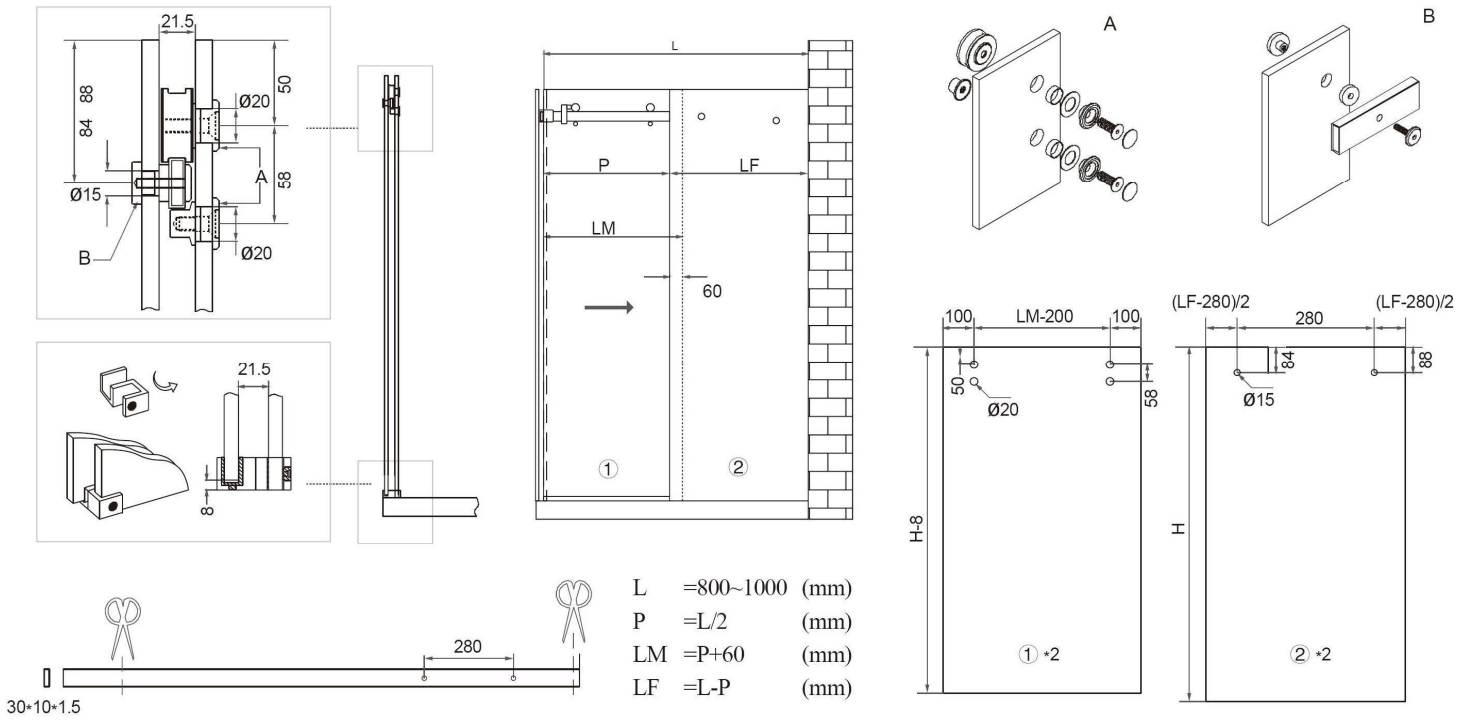

Ø Corner Fixing 90°

Ø Suitable for:

8mm - 10mm

1000mm

30kg

I F004