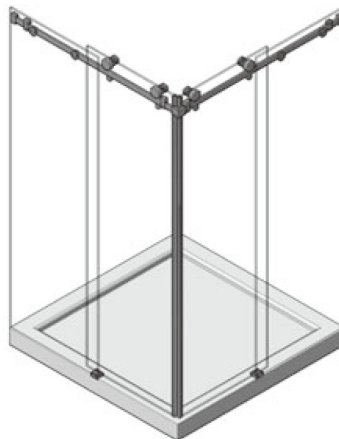

Ø Corner Fixing 90°

Ø Suitable for:

8mm - 10mm

1000mm

30kg

I F004